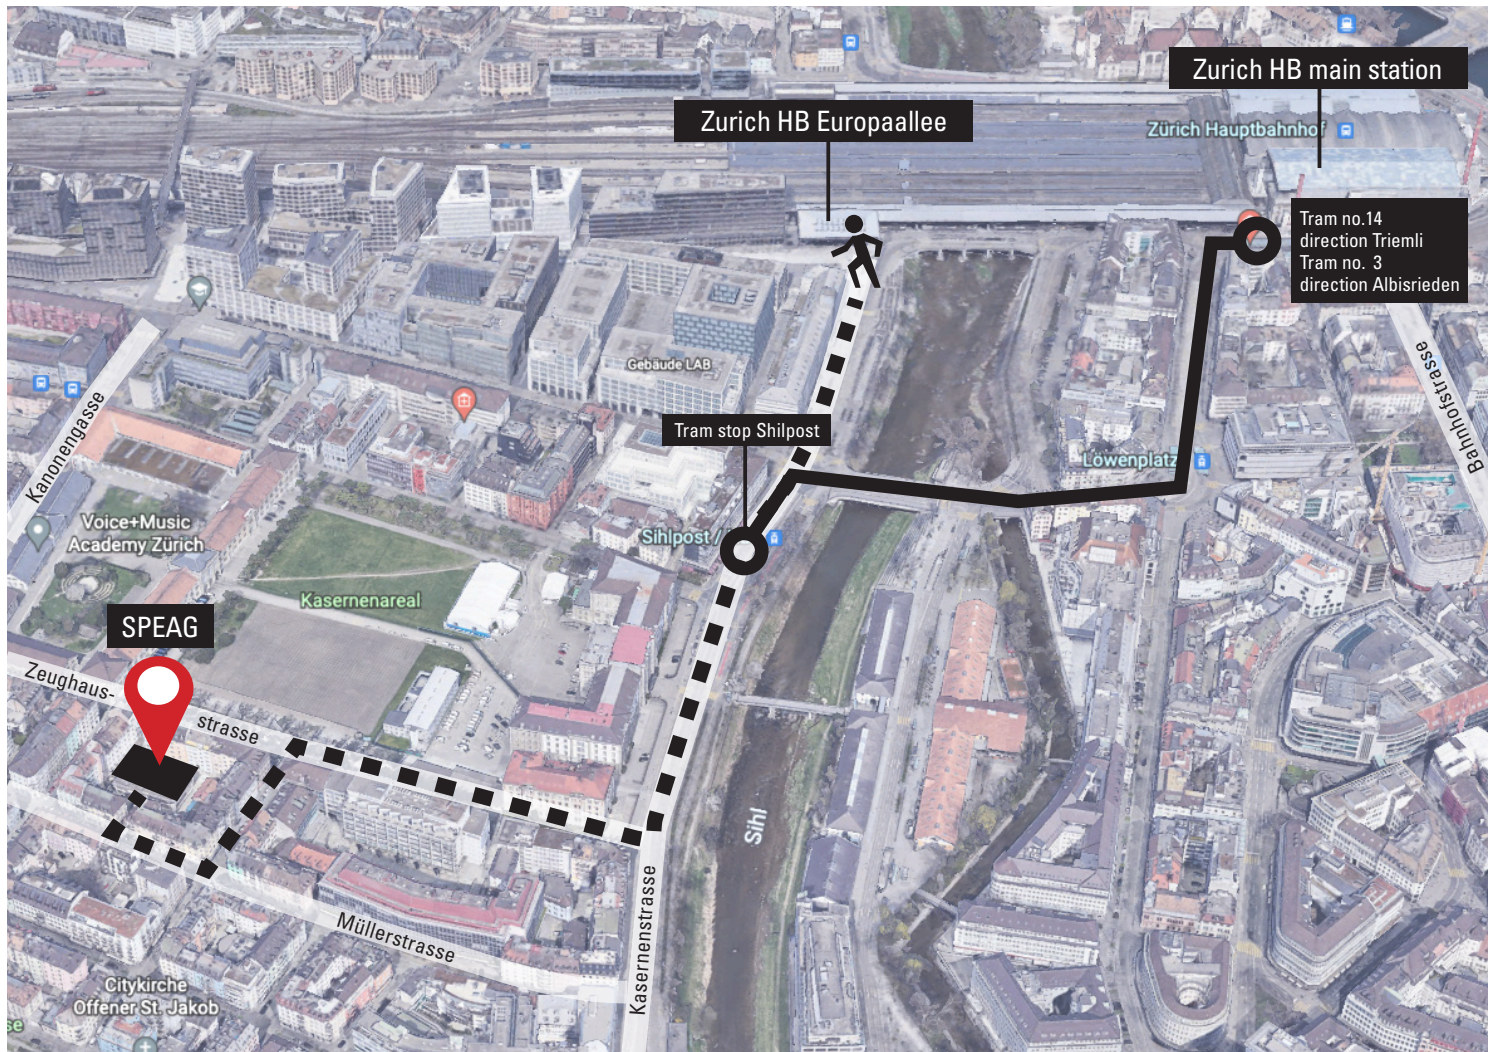

How to find Us

s p e a g

WWW.SPEAG.SWISS

Schmid & Partner Engineering AG
Zeughausstrasse 43, CH-8004 Zurich, Switzerland
Phone: +41 44 245 97 00